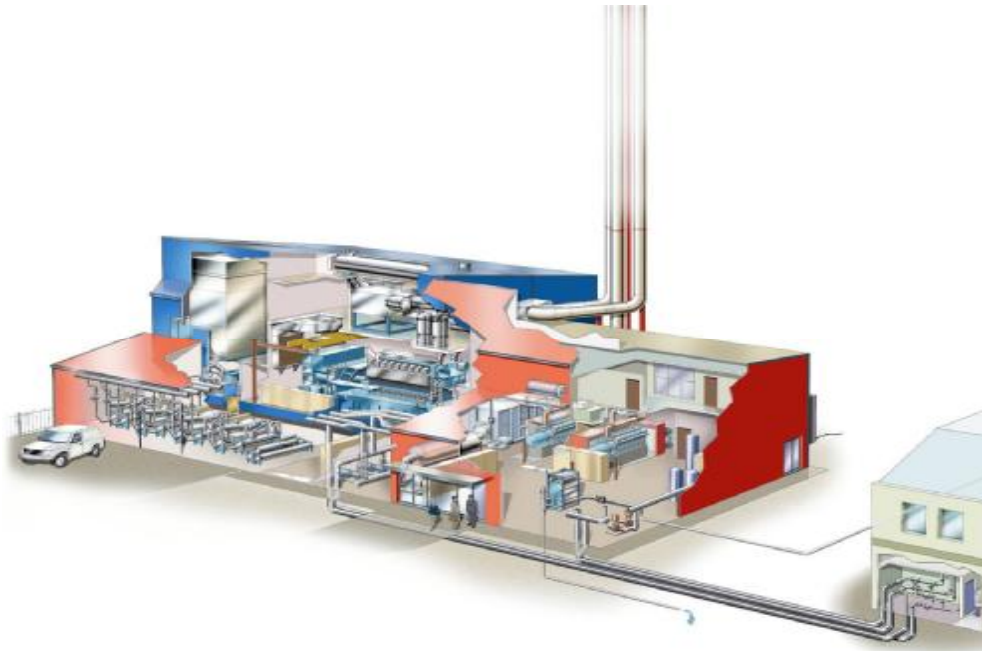

Sustainable Birmingham

Combined Heat, Cooling and Power

Solar water heaters - Summerfield

Secure and cheap energy for
business and communities.